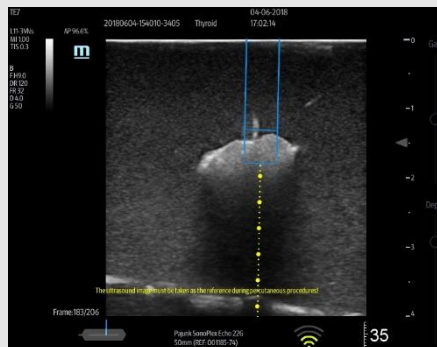

L11-3VNs Linear Probe

eSpatial Navi inplane

Posterior Tibial Artery

Supraspinatus Tendon

eSpatial Navi & iNeedle