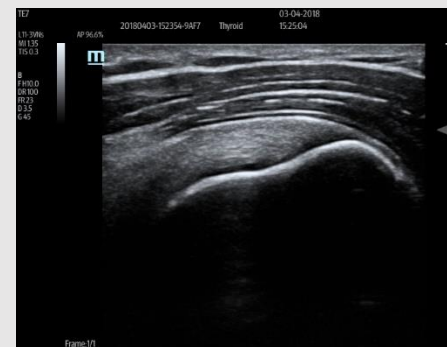

L11-3VNs Linear Probe

eSpatial Navi inplane

Posterior Tibial Artery

Supraspinatus Tendon

eSpatial Navi & iNeedle