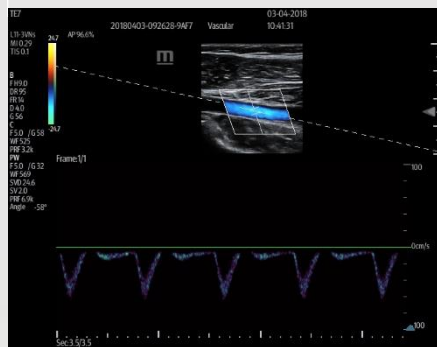

L11-3VNs Linear Probe

eSpatial Navi inplane

Posterior Tibial Artery

Supraspinatus Tendon

eSpatial Navi & iNeedle